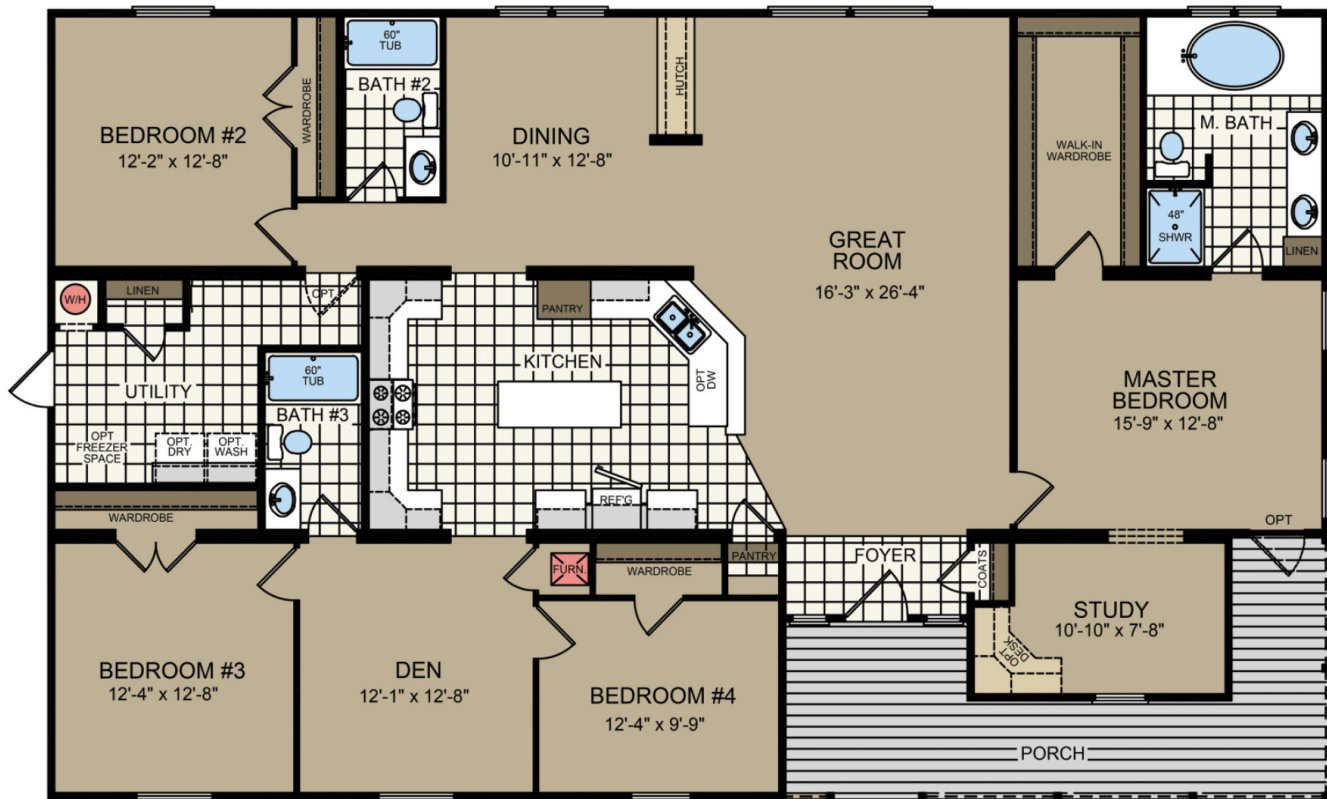

TP4266A - 4 Bed - 3 Bath - 2,421 sq ft. - 42' x 66'

Call today to schedule an appointment

855-550-6550